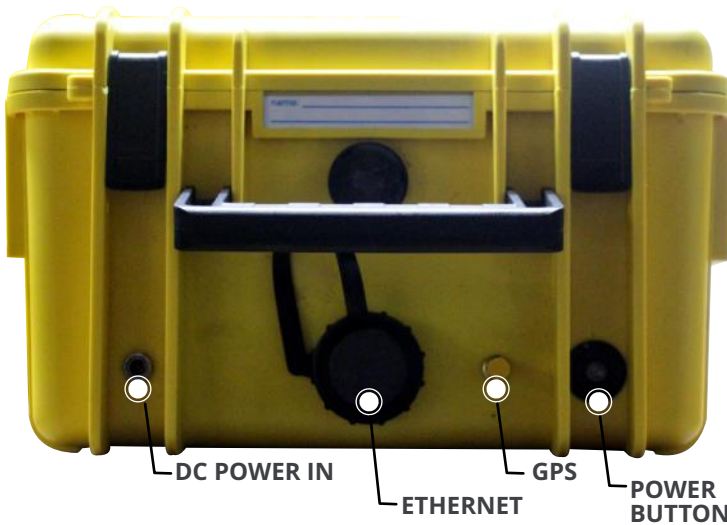

Plug in & Turn On

Complicated installation not required, just plug in and turn on our CloudCase[®] for easy WiFi.

As a completely self contained solution, all the CloudCase[®] needs is a power to provide WiFi.

Mighty Performance

The integrated high gain antennas harness 4G signals and provide strong WiFi signals.

The CloudCase[®] can also be used with our range of super high gain external antennas in very low signal areas.

Incredible Support

Industry leading remote support, control, reporting and monitoring capability.

The CloudCase[®] can be managed, monitored and supported remotely by our helpdesk.

Technical features

- Dual SIM 4G/LTE Cellular Enabled Router.
- Assignable WAN or LAN Port for direct wired connection.
- Integrated LTE Mimo , WIFI & GPS Antennas.
- Optional Integrated UPS Battery for uninterrupted use.
- Enterprise grade routing hardware with support for VPN.
- Load balancing of all WAN links possible.
- Robust Rugged Portable Enclosure.

Technical Data

WiFi	2.4Ghz 802.11b/g/n
WAN & LAN Ports	1GbE (RJ45)
Throughput	Upto 100Mbps
Technologies	Internet Load Balancing & Enhanced Session Reliability (Supports VoIP)
DC Power	10-30V DC Input 16W Max (external battery & internal UPS Options)
Weight	3kg
Dimensions	Width 269 mm, height 216 mm, depth 165 mm