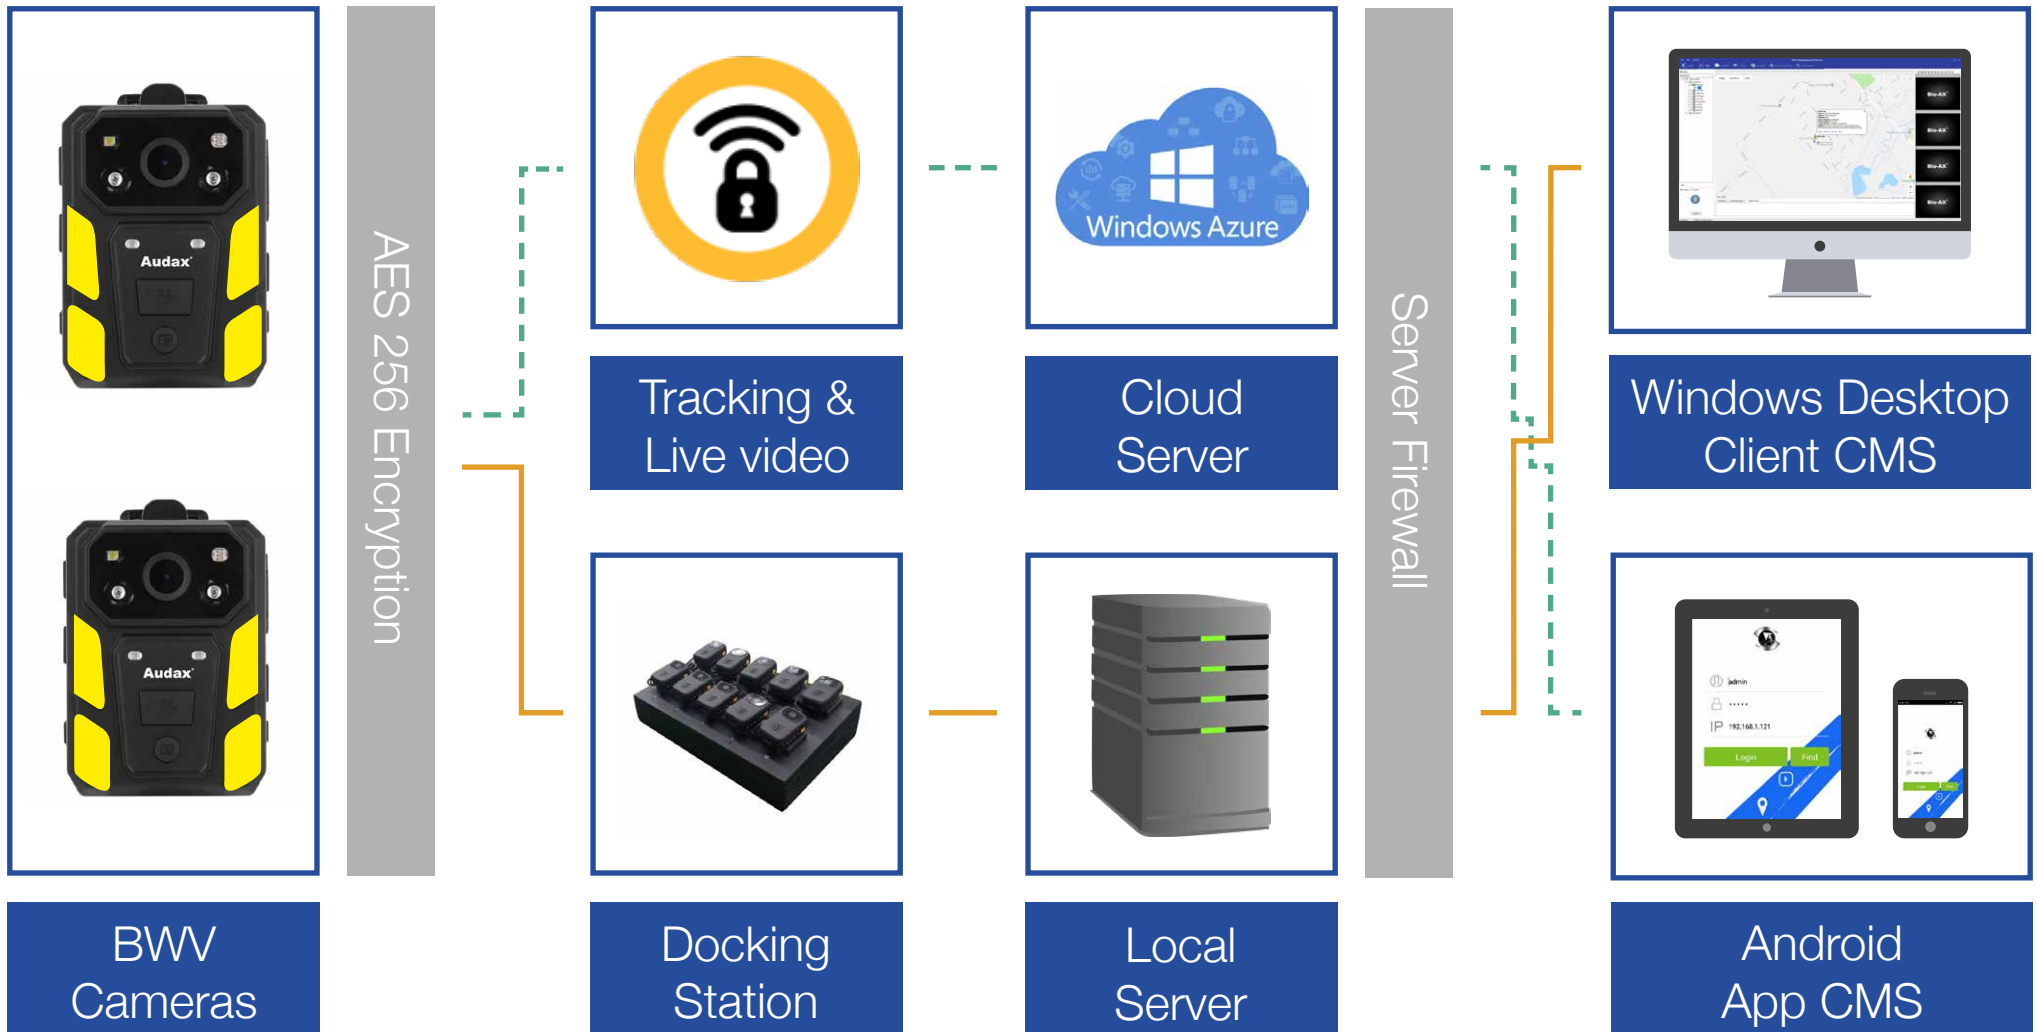

Audax® Bio-AX® Total Solution diagram

— Wired / Cabled connection

- - - Wireless connection